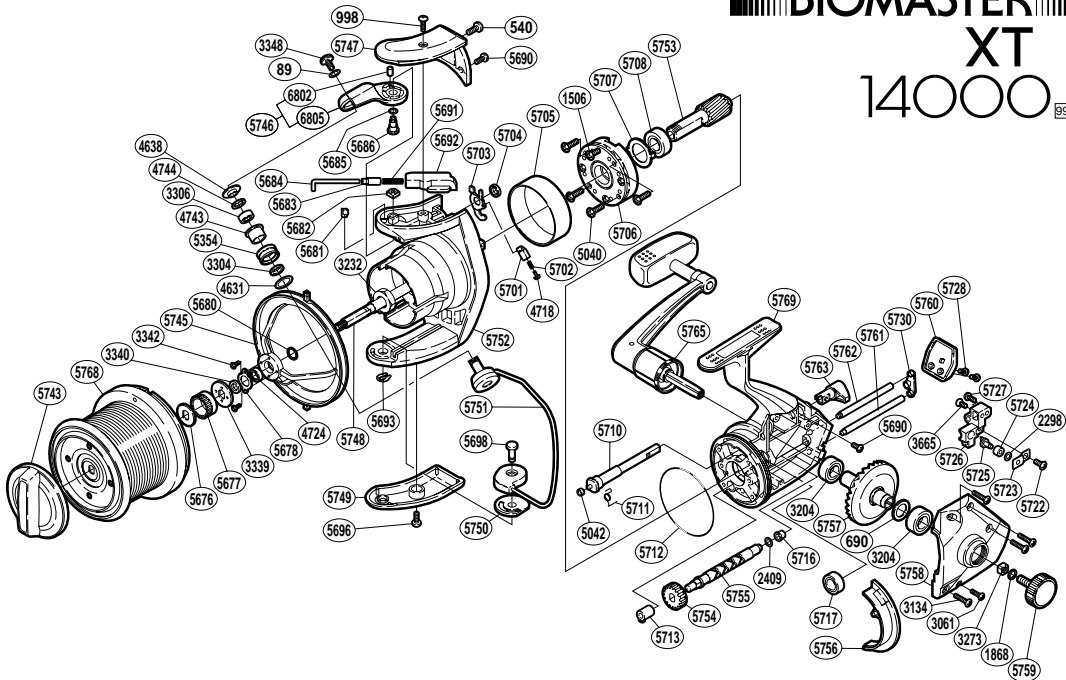

BIOMASTER XT 14000

RD No.	PARTS NAMES	RD No.	PARTS NAMES	RD No.	PARTS NAMES
0089	Lock Washer	5678	Bearing Retainer	5725	Oscillating Pawl
0540	Bail Spring Cover Screw (medium)	5680	Line Safety Guard Spacer (B)	5726	Oscillating Slider
0690	Drive Gear Washer	5681	Angle Controller	5727	Slider Retainer Screw (B)
0998	Bail Spring Cover Screw (long)	5682	Bail Arm Nut	5728	Rear Protector Screw
1506	Clutch Cover Screw	5683	Spring Guide (A) Support	5730	Worm Shaft Retainer Washer
1868	Handle Lock Washer	5684	Bail Spring Guide (A)	5743	Drag Knob
2298	Spacer	5685	Spacer	5745	Line Safety Guard
2409	Worm Shaft Spacer	5686	Bail Arm Shaft	5746	Bail Arm
3061	Side Cover Screw (small)	5690	Multi-Purpose Screw	5747	Bail Spring Cover
3134	Side Cover Screw (large)	5691	Bail Spring	5748	Main Shaft
3204	Ball Bearing	5692	Bail Spring Guide (B)	5749	Bail Hold Support Guard
3232	Rotor Nut	5693	"U" Lock	5750	Bail Hold Support Spacer
3273	Handle Screw Lock	5696	Guard Screw	5751	Bail Assembly
3304	Bearing Spacer	5698	Bail Hold Support Shaft	5752	Rotor
3306	Line Roller Bearing	5701	Lever Spring Guide (B)	5753	Pinion Gear
3339	Spool Support (B)	5702	Lever Spring	5754	Idle Gear
3340	Line Safety Guard Spacer (A)	5703	Bail Trip Lever	5755	Worm Shaft
3342	Bearing Retainer Screw	5704	Trip Lever Spacer	5756	Side Cover Flange
3348	Line Roller Screw	5705	Roller Clutch Ring	5757	Drive Gear
3665	Slider Retainer Screw (A)	5706	Roller Clutch Assembly	5758	Side Cover
4631	Spacer	5707	Bearing Washer	5759	Handle Screw Cap
4638	Line Roller Washer	5708	Ball Bearing	5760	Rear Protector
4718	Lever Spring Guide (A)	5710	Anti-Reverse Cam	5761	Oscillating Guide (long)
4724	Ball Bearing	5711	Anti-Reverse Cam Spring	5762	Oscillating Guide (short)
4743	Line Roller Bushing	5712	"O" Ring (large)	5763	Anti-Reverse Lever
4744	Roller Bearing Seal	5713	Worm Bushing (front)	5765	Handle Assembly
5040	Roller Clutch Screw	5716	Worm Bushing (rear)	5768	Spool Assembly
5042	Anti-Reverse Cam Ring	5717	Ball Bearing	5769	Body
5354	Line Roller	5722	Oscillating Pawl Cover Screw	6802	Bail Arm Bushing
5676	Spool Washer	5723	Oscillating Pawl Cover	6805	Bail Arm
5677	Spool Support (A)	5724	Oscillating Slider Bushing		